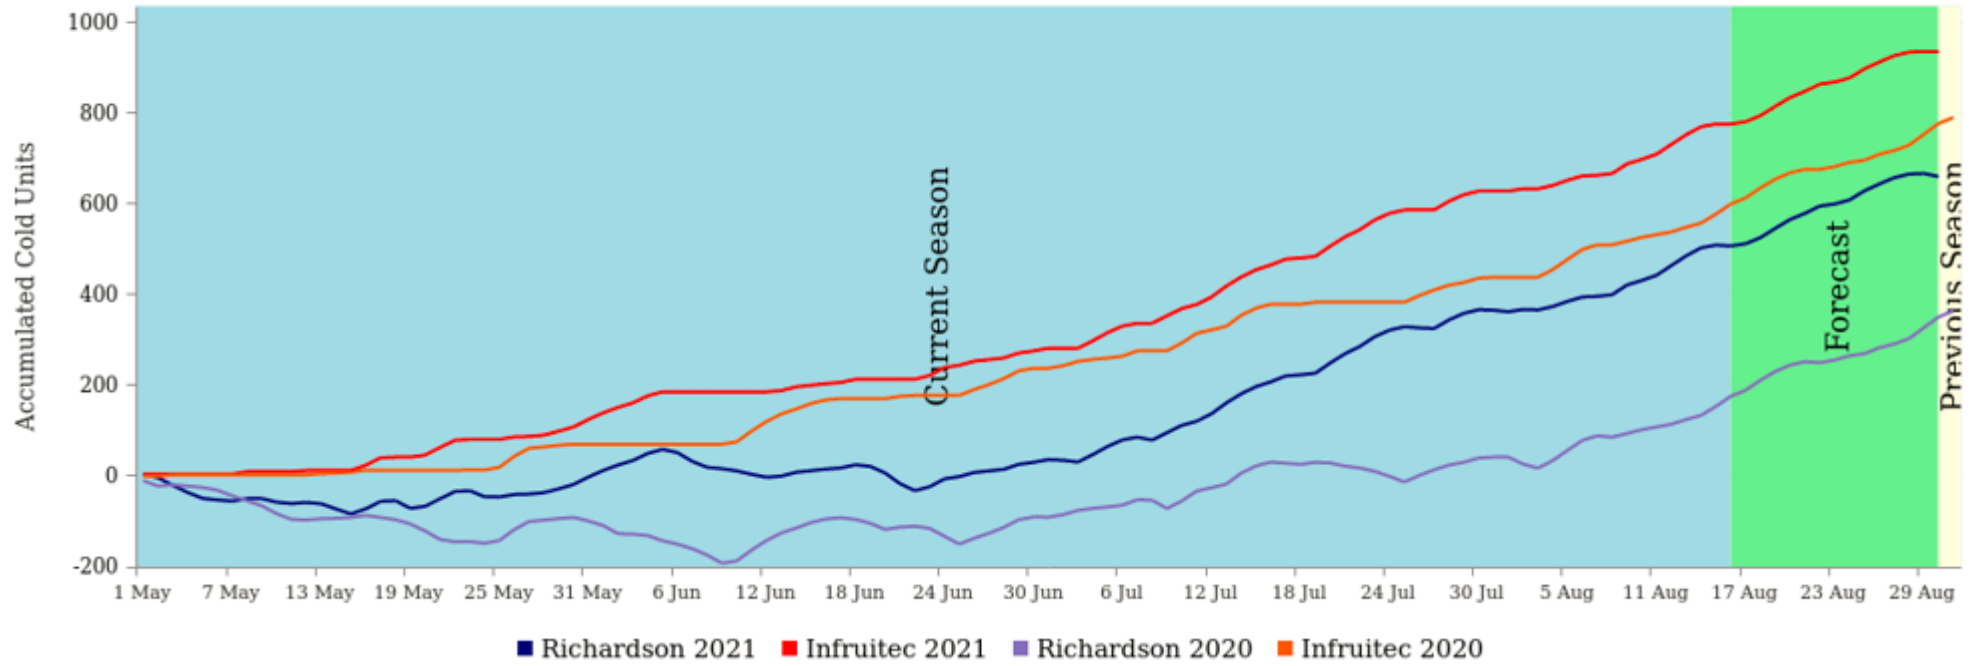

*Different station than in previous report

Cold Units – Graphs – mid-Aug 2021 vs 2020

Franschhoek

La Motte: Cold units
from 2021-05-01 to 2021-08-31

Koue Bokkeveld

Weltevrede: Cold units
from 2021-05-01 to 2021-08-31

***Different station than in previous report**

Ladismith

Hoeko: Cold units

from 2021-05-01 to 2021-08-31

Langkloof-Oos

Joubertina: Cold units
from 2021-05-01 to 2021-08-31

Langkloof-Wes

Louvain: Cold units

from 2021-05-01 to 2021-08-31

Montagu

Derdeheuwel: Cold units
from 2021-05-01 to 2021-08-31

Nuy

La Motte Rivier: Cold units

from 2021-05-01 to 2021-08-31

Robertson

Goudmyn: Cold units
from 2021-05-01 to 2021-08-31