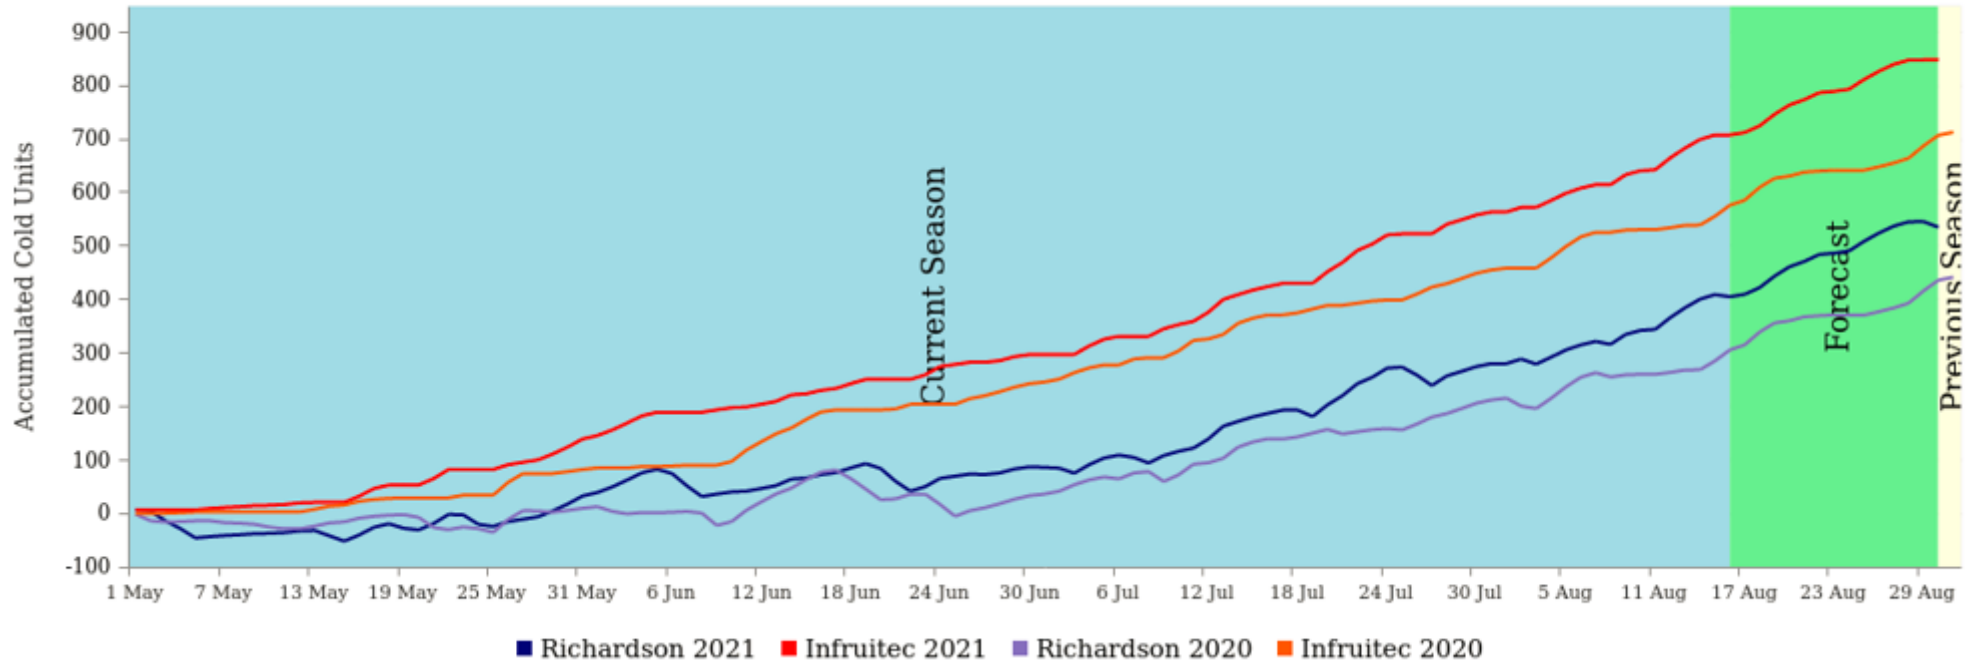

*Different station used than in previous report

Heat Units and Growing Degree Days – Jul - mid-Aug 2021 vs 2020

Area	1 JUL - 15 AUG			1 JUL - 15 AUG		
	GDD (2020)	GDD (2021)	GDD (20 vs 21)	HU (2020)	HU (2021)	HU (20 vs 21)
Franschhoek	159	117	↓ -43	3599	2962	↓ -637
Koue Bokkeveld*	-81	-115	↓ -35	1744	1169	↓ -575
Ladismith	108	18	↓ -91	3899	3002	↓ -897
Langkloof - Oos	61	25	↓ -36	3255	2640	↓ -616
Langkloof - Wes	-48	-41	↑ 7	2530	2305	↓ -225
Montagu	87	7	↓ -80	3615	2479	↓ -1136
Nuy	105	57	↓ -48	3563	2696	↓ -868
Robertson	89	24	↓ -65	3332	2499	↓ -834
Simondium*	166	121	↓ -46	3743	2989	↓ -754
Stellenbosch	138	100	↓ -38	3558	2861	↓ -697
Tulbagh	-	103	-	-	2715	-
Waterberg	224	185	↓ -39	5561	4737	↓ -825
WBV-Noord	40	-2	↓ -42	2599	1964	↓ -635
WBV-Suid	27	-38	↓ -64	2419	1664	↓ -755
Wellington	111	84	↓ -27	3174	2779	↓ -395

*Different station than in previous report

Cold Units – Graphs – mid-Aug 2021 vs 2020

Franschhoek

La Motte: Cold units
from 2021-05-01 to 2021-08-31

Koue Bokkeveld

Weltevrede: Cold units
from 2021-05-01 to 2021-08-31

***Different station than in previous report**

Ladismith

Hoeko: Cold units

from 2021-05-01 to 2021-08-31

Langkloof-Oos

Joubertina: Cold units
from 2021-05-01 to 2021-08-31

Langkloof-Wes

Louvain: Cold units