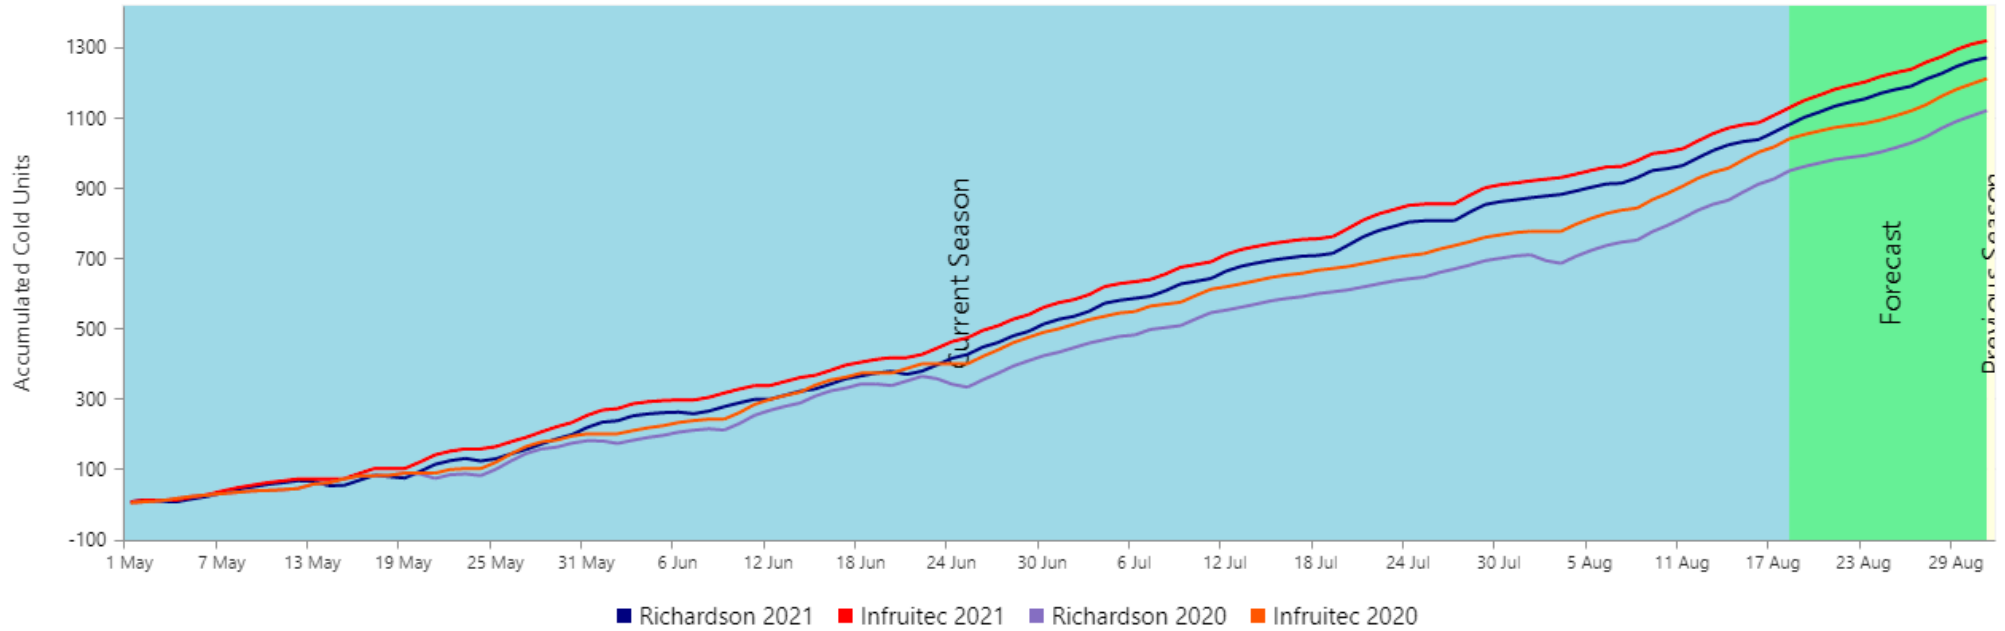

*Different station used than in previous report

Heat Units and Growing Degree Days – Jul - mid-Aug 2021 vs 2020

Area	1 JUL - 15 AUG			1 JUL - 15 AUG		
	GDD (2020)	GDD (2021)	GDD (20 vs 21)	HU (2020)	HU (2021)	HU (20 vs 21)
Franschhoek	159	117	↓ -43	3599	2962	↓ -637
Koue Bokkeveld*	-81	-115	↓ -35	1744	1169	↓ -575
Ladismith	108	18	↓ -91	3899	3002	↓ -897
Langkloof - Oos	61	25	↓ -36	3255	2640	↓ -616
Langkloof - Wes	-48	-41	↑ 7	2530	2305	↓ -225
Montagu	87	7	↓ -80	3615	2479	↓ -1136
Nuy	105	57	↓ -48	3563	2696	↓ -868
Robertson	89	24	↓ -65	3332	2499	↓ -834
Simondium*	166	121	↓ -46	3743	2989	↓ -754
Stellenbosch	138	100	↓ -38	3558	2861	↓ -697
Tulbagh	-	103	-	-	2715	-
Waterberg	224	185	↓ -39	5561	4737	↓ -825
WBV-Noord	40	-2	↓ -42	2599	1964	↓ -635
WBV-Suid	27	-38	↓ -64	2419	1664	↓ -755
Wellington	111	84	↓ -27	3174	2779	↓ -395

*Different station than in previous report

Cold Units – Graphs – mid-Aug 2021 vs 2020

Franschhoek

La Motte: Cold units
from 2021-05-01 to 2021-08-31

Koue Bokkeveld

Weltevrede: Cold units
from 2021-05-01 to 2021-08-31

***Different station than in previous report**

Ladismith

Hoeko: Cold units

from 2021-05-01 to 2021-08-31

Langkloof-Oos

Joubertina: Cold units
from 2021-05-01 to 2021-08-31

Langkloof-Wes

Louvain: Cold units