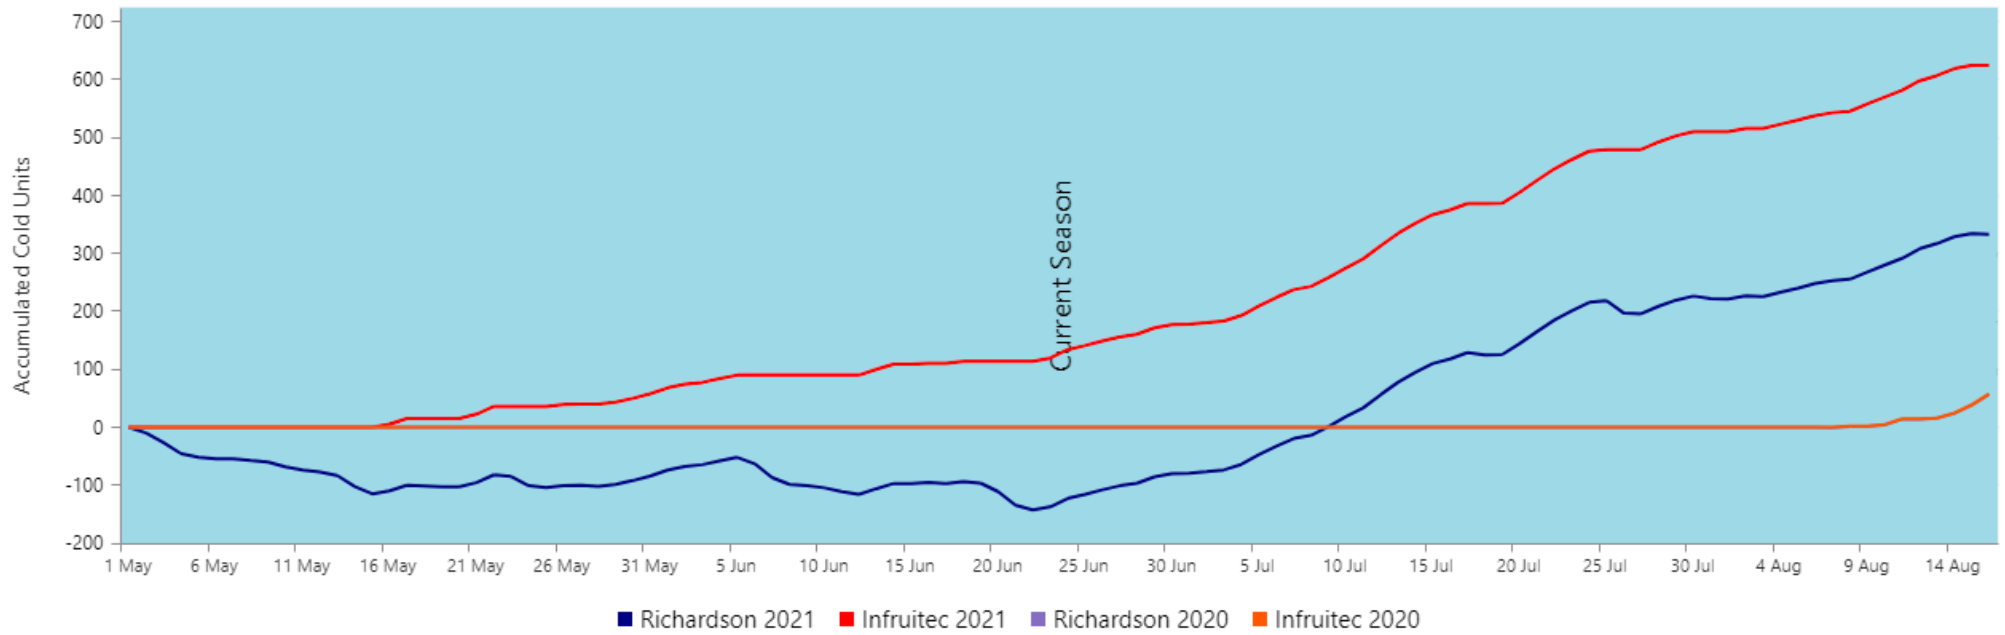

Simondium

Simonsvlei Landgoed: Cold units

from 2021-05-01 to 2021-08-31

***Different station than in previous report**

Stellenbosch

Kanonkop1: Cold units
from 2021-05-01 to 2021-08-31

Tulbagh

Murludi: Cold units

from 2021-05-01 to 2021-08-16

Waterberg

Waterberg Berries: Cold units
from 2021-05-01 to 2021-08-31

WBV – Noord

Lushof: Cold units

from 2021-05-01 to 2021-08-31

WBV – Suid

Loxtonia: Cold units

from 2021-05-01 to 2021-08-31

Wellington

Bassano: Cold units
from 2021-05-01 to 2021-08-31