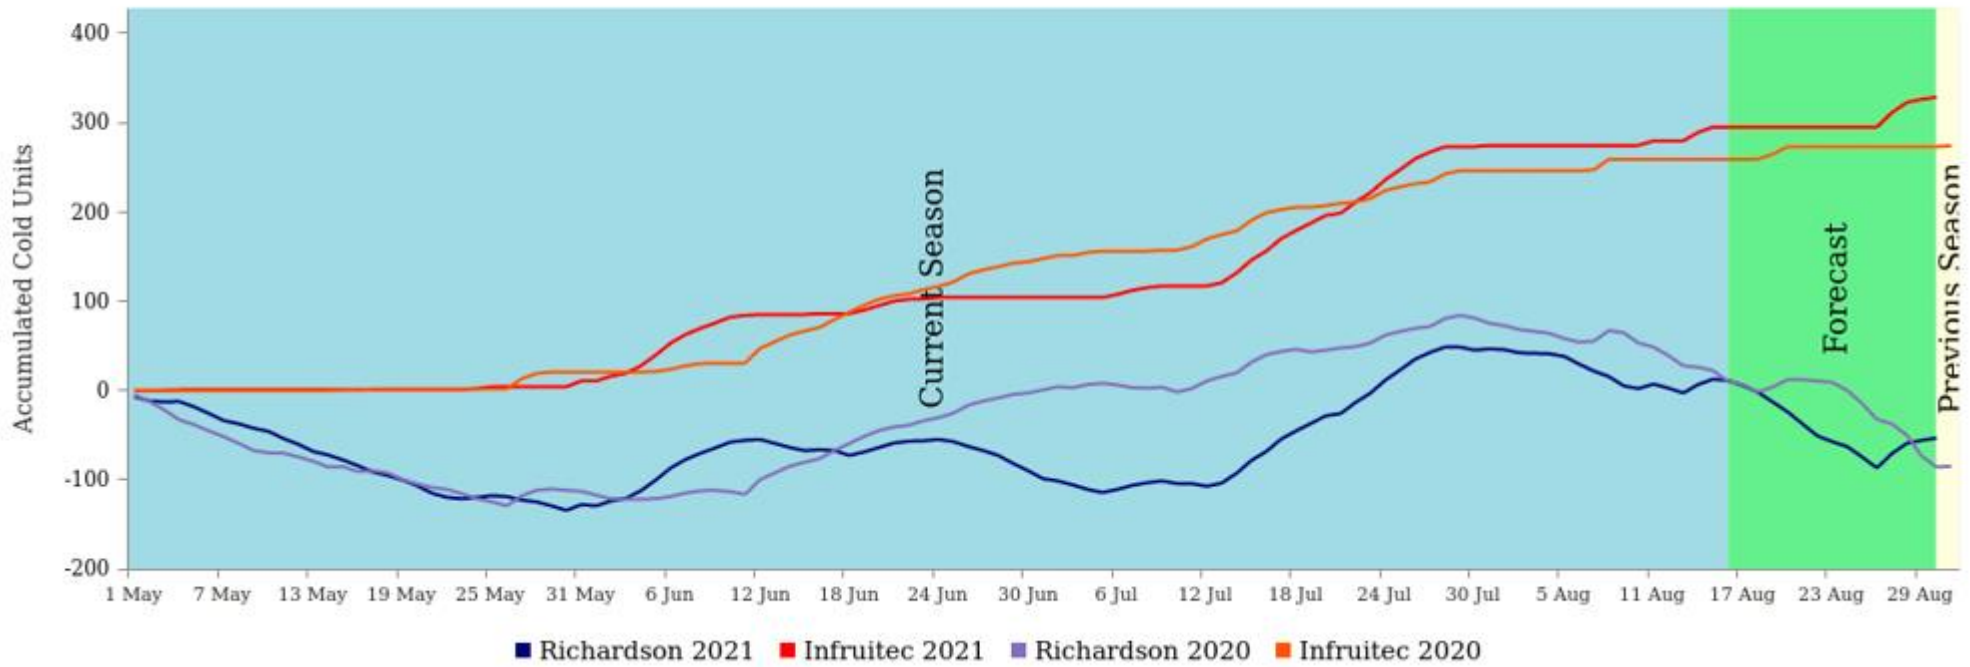

Simondium

Simonsvlei Landgoed: Cold units

from 2021-05-01 to 2021-08-31

***Different station than in previous report**

Stellenbosch

Kanonkop1: Cold units
from 2021-05-01 to 2021-08-31

Tulbagh

Murludi: Cold units

from 2021-05-01 to 2021-08-16

Waterberg

Waterberg Berries: Cold units
from 2021-05-01 to 2021-08-31

WBV – Noord

Lushof: Cold units

from 2021-05-01 to 2021-08-31

WBV – Suid

Loxtonia: Cold units