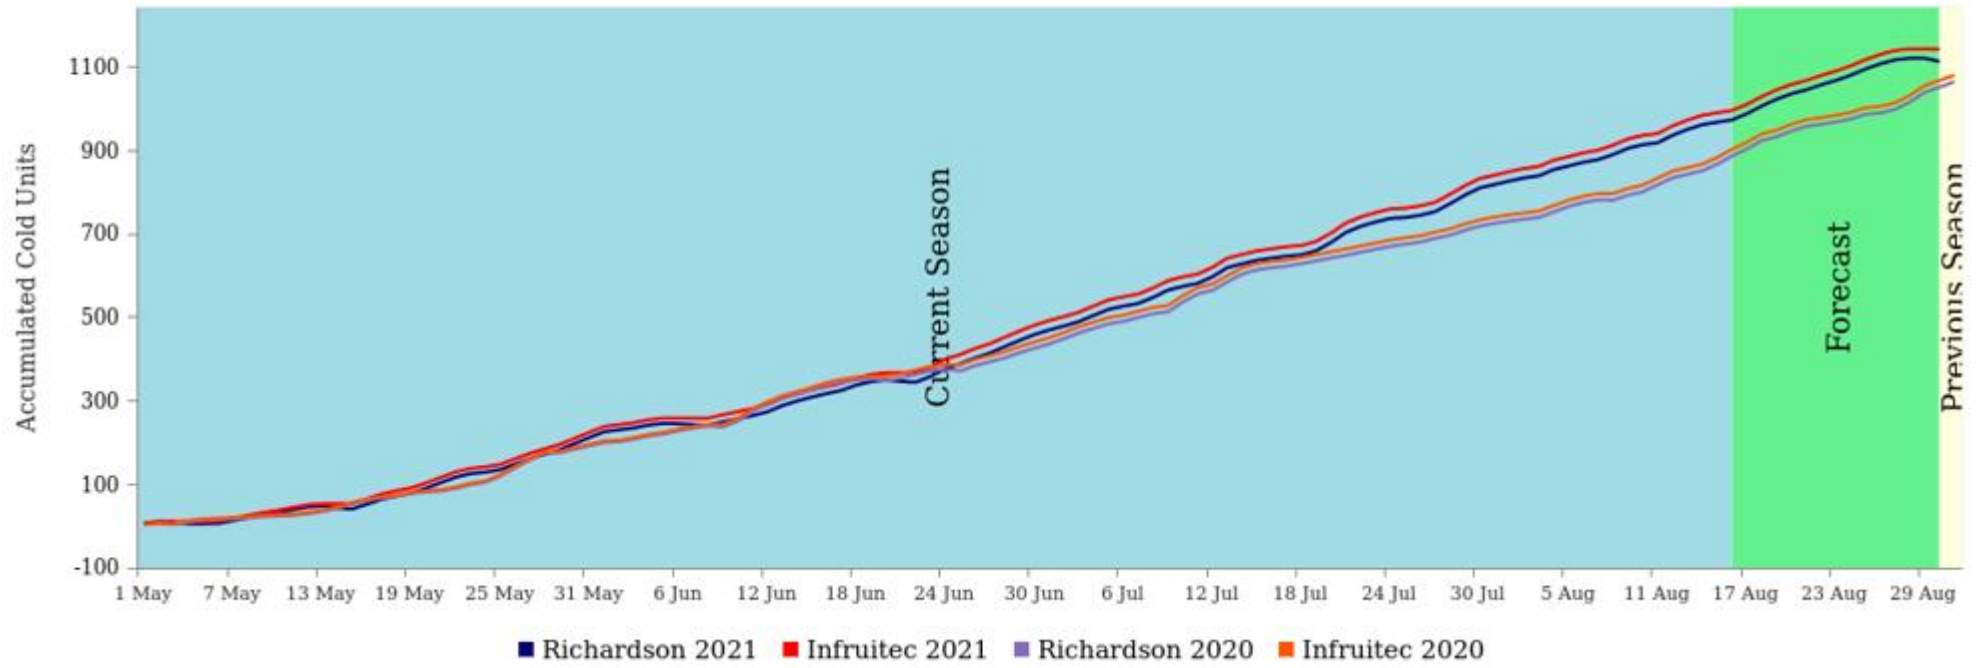

from 2021-05-01 to 2021-08-16

Waterberg

Waterberg Berries: Cold units
from 2021-05-01 to 2021-08-31

WBV – Noord

Lushof: Cold units

from 2021-05-01 to 2021-08-31

WBV – Suid

Loxtonia: Cold units

from 2021-05-01 to 2021-08-31

Wellington

Bassano: Cold units
from 2021-05-01 to 2021-08-31