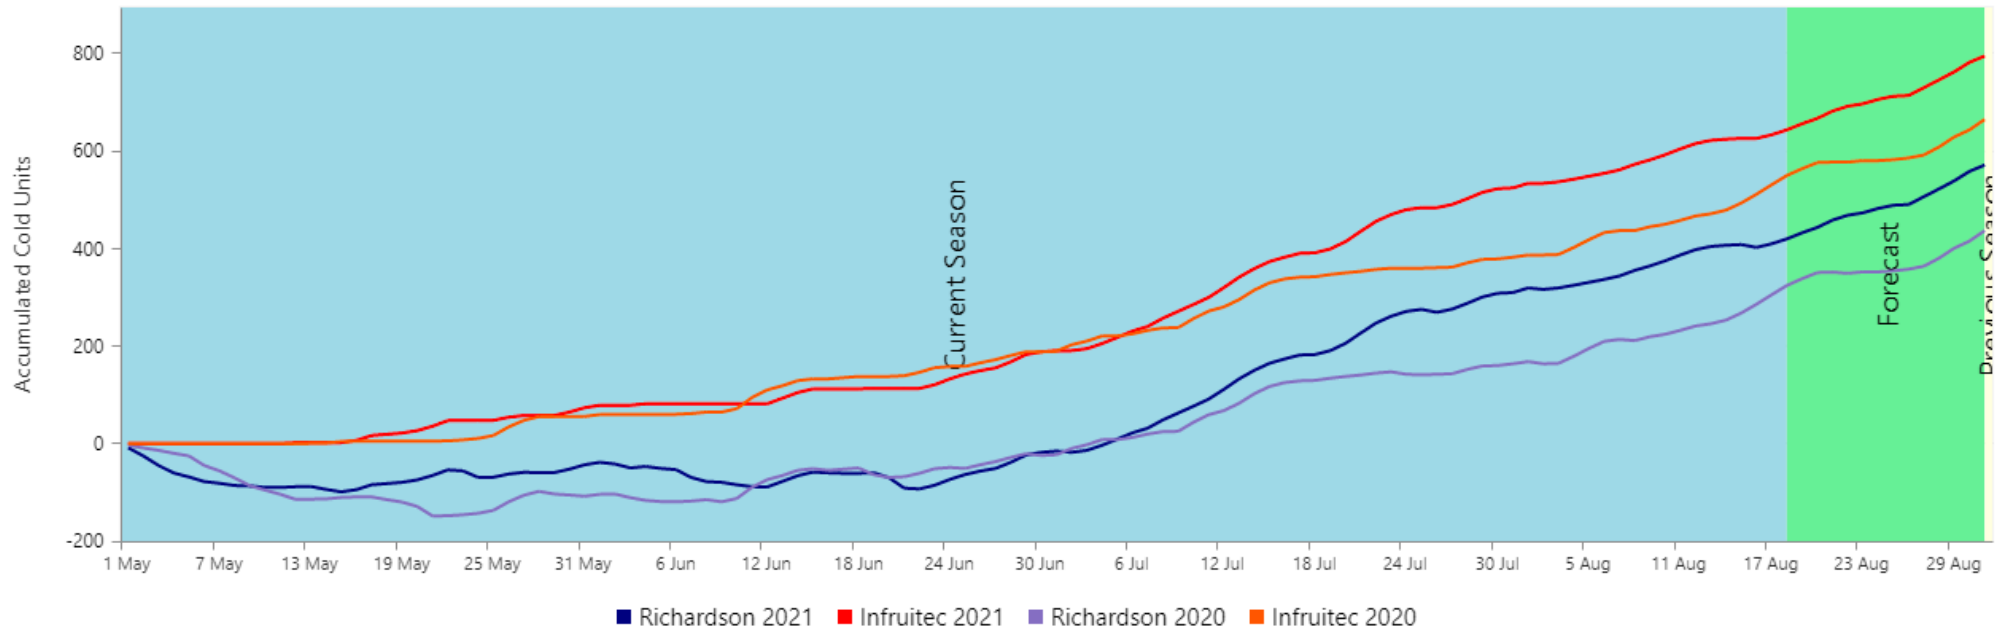

***Different station than in previous report**

Ladismith

Hoeko: Cold units

from 2021-05-01 to 2021-08-31

Langkloof-Oos

Joubertina: Cold units
from 2021-05-01 to 2021-08-31

Langkloof-Wes

Louvain: Cold units

from 2021-05-01 to 2021-08-31

Montagu

Derdeheuwel: Cold units
from 2021-05-01 to 2021-08-31

Nuy

La Motte Rivier: Cold units

from 2021-05-01 to 2021-08-31

Robertson

Goudmyn: Cold units
from 2021-05-01 to 2021-08-31

Simondium

Simonsvlei Landgoed: Cold units

from 2021-05-01 to 2021-08-31

***Different station than in previous report**

Stellenbosch

Kanonkop1: Cold units
from 2021-05-01 to 2021-08-31

Tulbagh

Murludi: Cold units

from 2021-05-01 to 2021-08-16

Waterberg

Waterberg Berries: Cold units
from 2021-05-01 to 2021-08-31

WBV – Noord

Lushof: Cold units

from 2021-05-01 to 2021-08-31

WBV – Suid

Loxtonia: Cold units