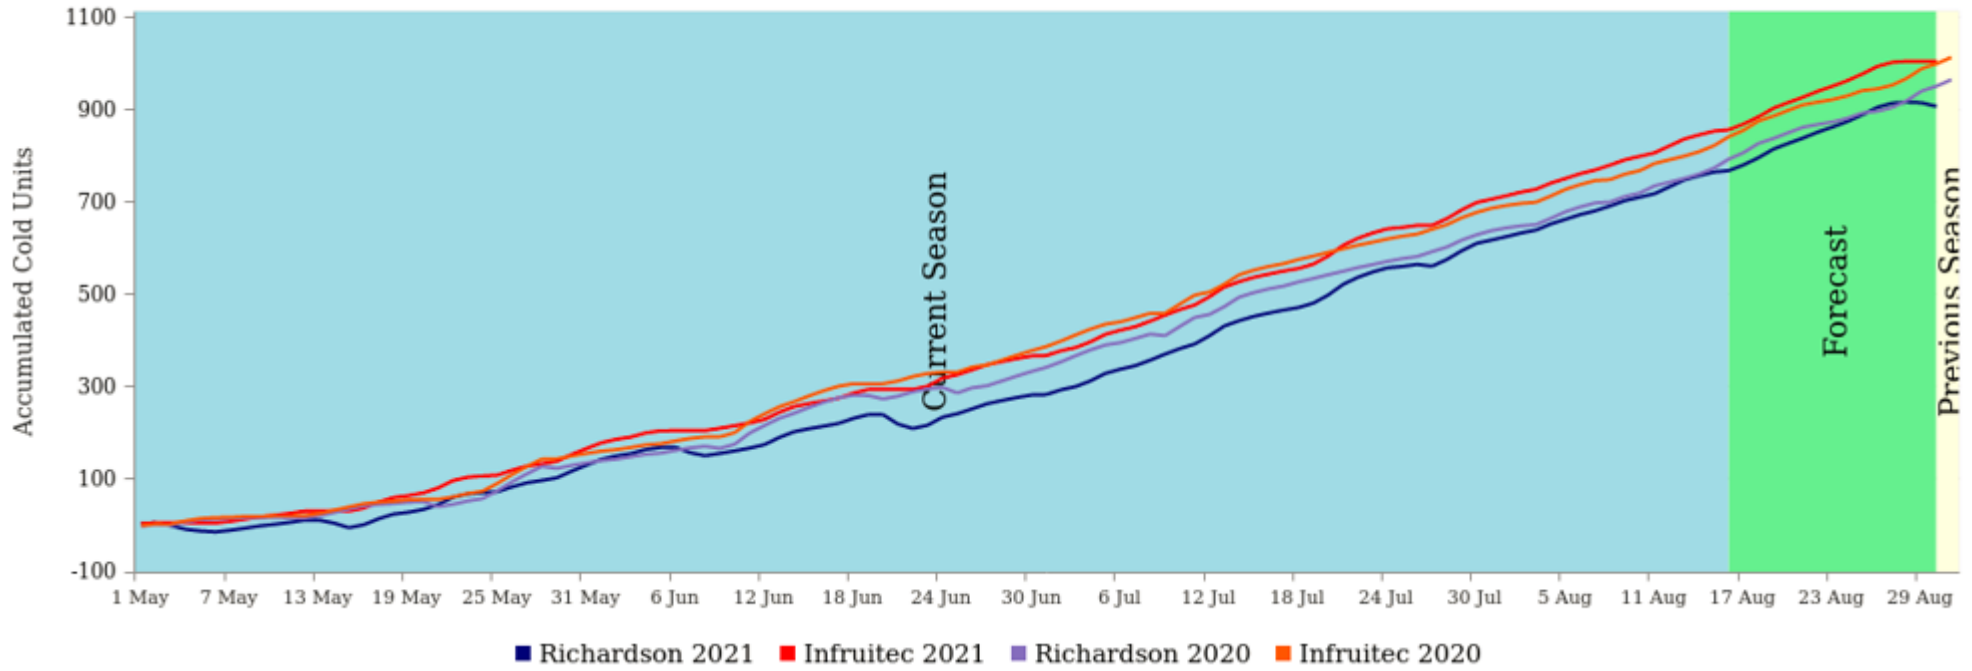

from 2021-05-01 to 2021-08-16

Waterberg

Waterberg Berries: Cold units
from 2021-05-01 to 2021-08-31

WBV – Noord

Lushof: Cold units

from 2021-05-01 to 2021-08-31

WBV – Suid

Loxtonia: Cold units

from 2021-05-01 to 2021-08-31

Wellington

Bassano: Cold units
from 2021-05-01 to 2021-08-31