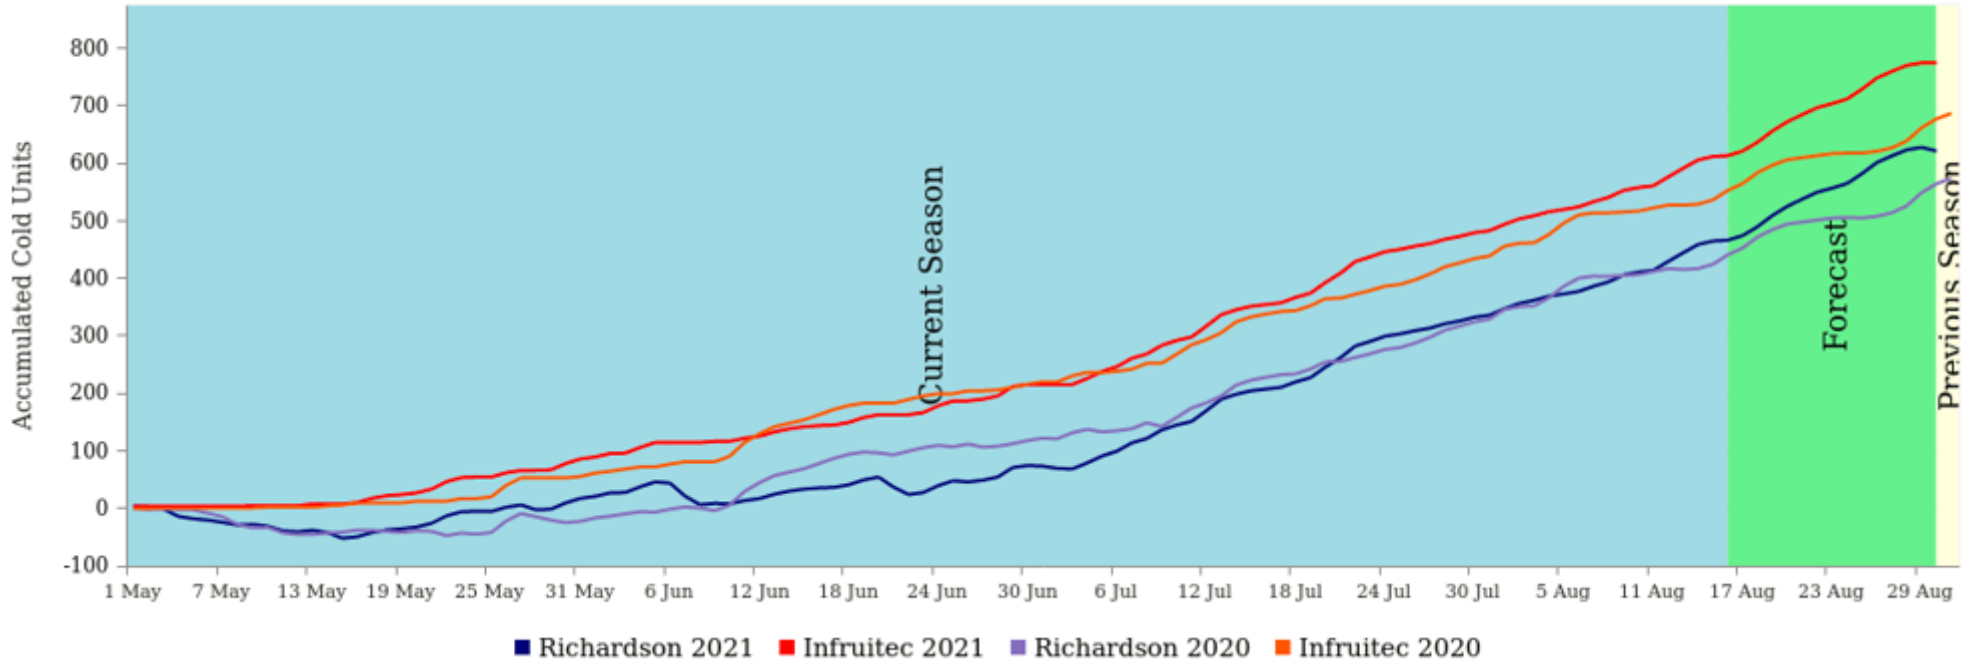

from 2021-05-01 to 2021-08-31

Montagu

Derdeheuwel: Cold units
from 2021-05-01 to 2021-08-31

Nuy

La Motte Rivier: Cold units

from 2021-05-01 to 2021-08-31

Robertson

Goudmyn: Cold units
from 2021-05-01 to 2021-08-31

Simondium

Simonsvlei Landgoed: Cold units

from 2021-05-01 to 2021-08-31

***Different station than in previous report**

Stellenbosch

Kanonkop1: Cold units
from 2021-05-01 to 2021-08-31

Tulbagh

Murludi: Cold units

from 2021-05-01 to 2021-08-16

Waterberg

Waterberg Berries: Cold units
from 2021-05-01 to 2021-08-31

WBV – Noord

Lushof: Cold units

from 2021-05-01 to 2021-08-31

WBV – Suid

Loxtonia: Cold units