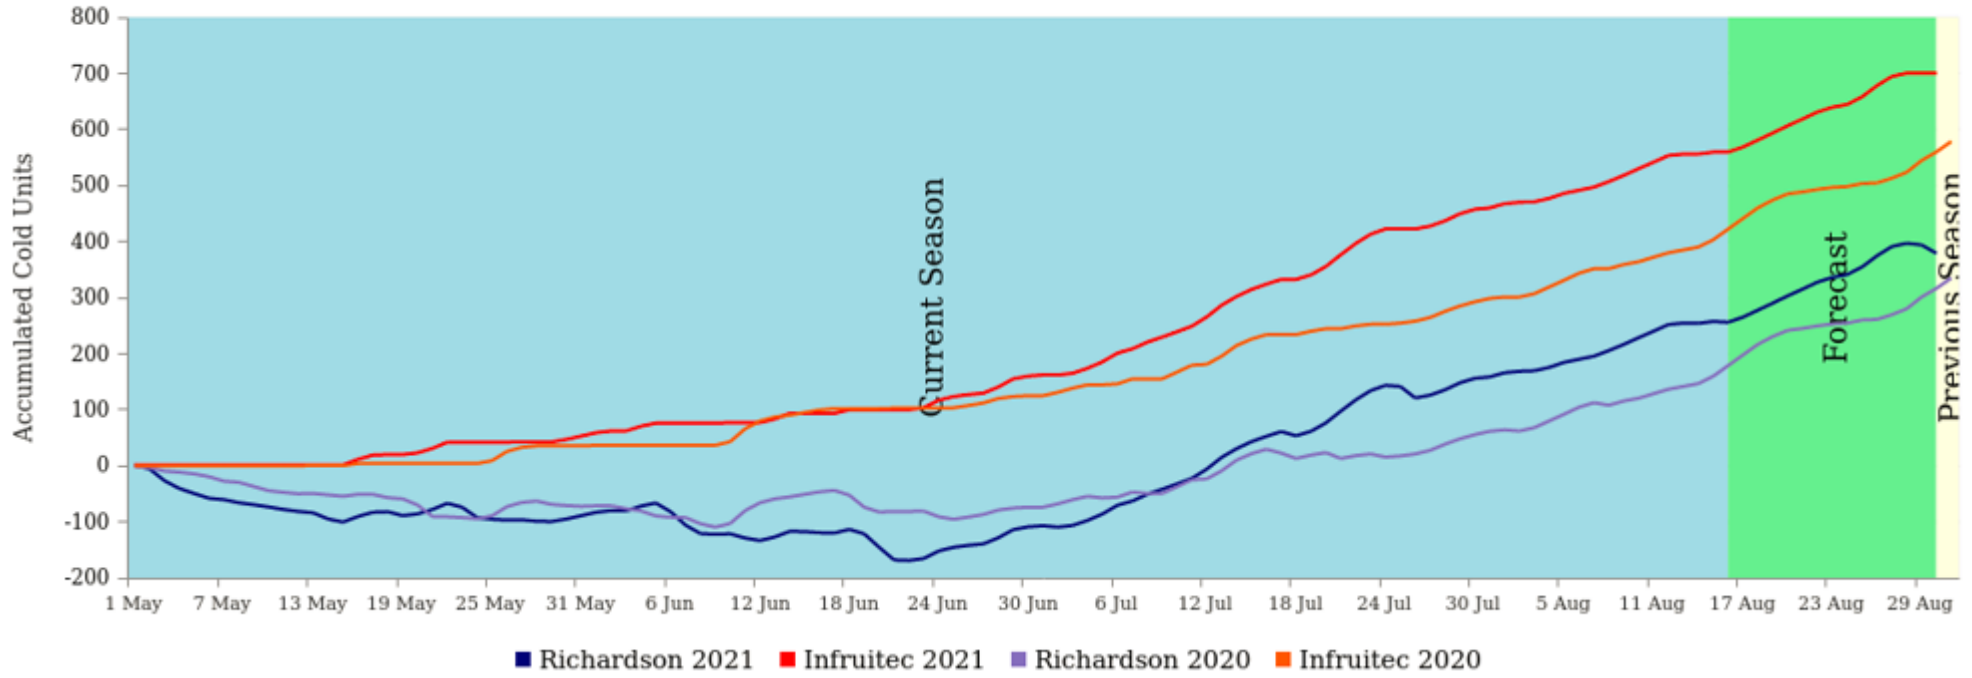

Simondium

Simonsvlei Landgoed: Cold units

from 2021-05-01 to 2021-08-31

***Different station than in previous report**

Stellenbosch

Kanonkop1: Cold units
from 2021-05-01 to 2021-08-31

Tulbagh

Murludi: Cold units

from 2021-05-01 to 2021-08-16

Waterberg

Waterberg Berries: Cold units
from 2021-05-01 to 2021-08-31

WBV – Noord

Lushof: Cold units

from 2021-05-01 to 2021-08-31

WBV – Suid

Loxtonia: Cold units