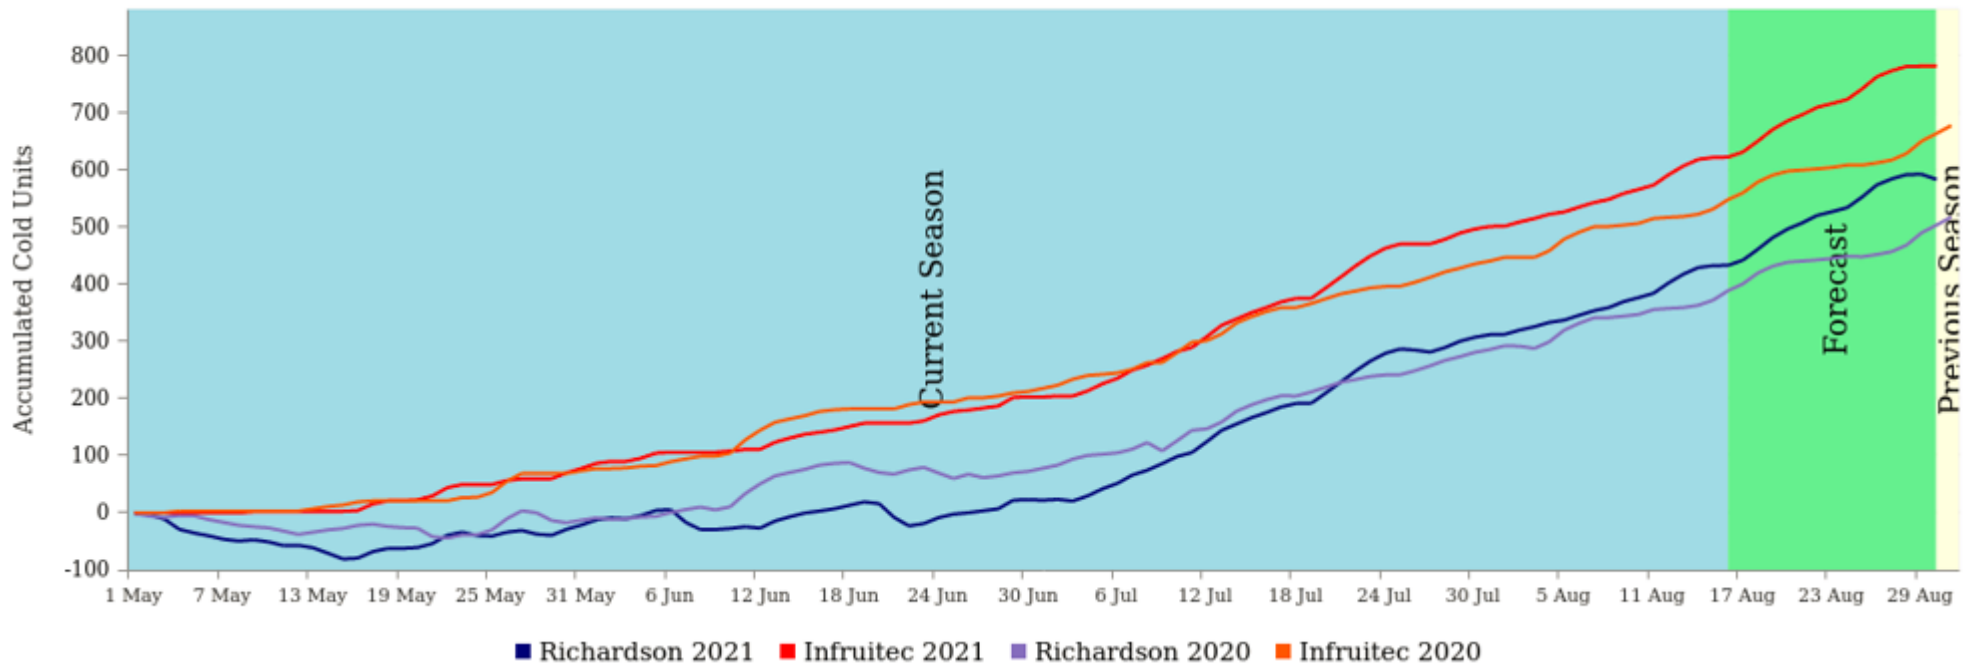

from 2021-05-01 to 2021-08-31

Montagu

Derdeheuwel: Cold units
from 2021-05-01 to 2021-08-31

Nuy

La Motte Rivier: Cold units

from 2021-05-01 to 2021-08-31

Robertson

Goudmyn: Cold units
from 2021-05-01 to 2021-08-31

Simondium

Simonsvlei Landgoed: Cold units

from 2021-05-01 to 2021-08-31

***Different station than in previous report**

Stellenbosch

Kanonkop1: Cold units
from 2021-05-01 to 2021-08-31

Tulbagh

Murludi: Cold units