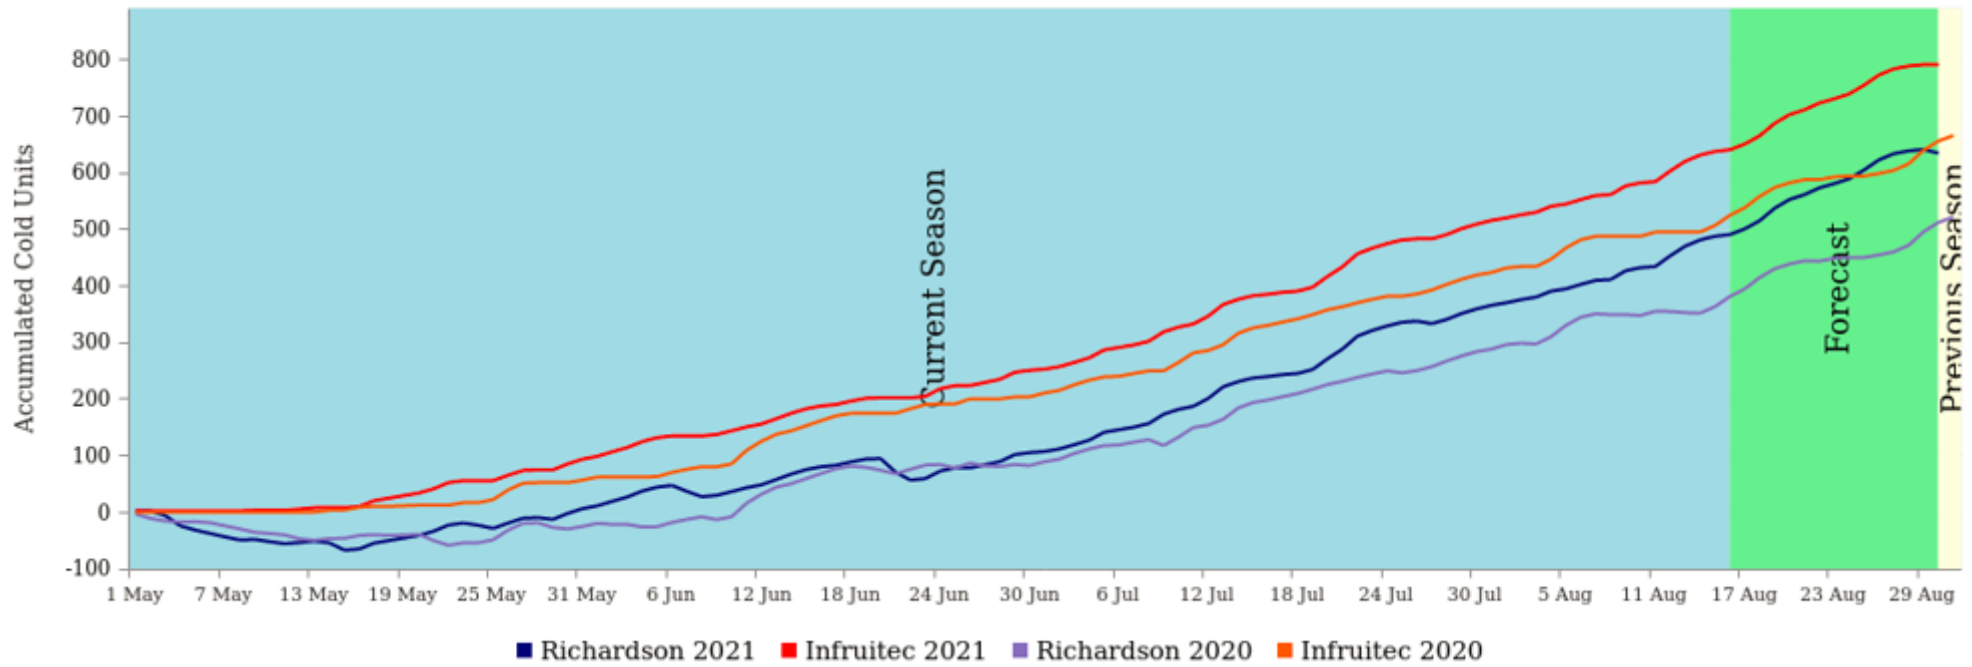

***Different station than in previous report**

Ladismith

Hoeko: Cold units

from 2021-05-01 to 2021-08-31

Langkloof-Oos

Joubertina: Cold units
from 2021-05-01 to 2021-08-31

Langkloof-Wes

Louvain: Cold units

from 2021-05-01 to 2021-08-31

Montagu

Derdeheuwel: Cold units
from 2021-05-01 to 2021-08-31

Nuy

La Motte Rivier: Cold units

from 2021-05-01 to 2021-08-31

Robertson

Goudmyn: Cold units
from 2021-05-01 to 2021-08-31