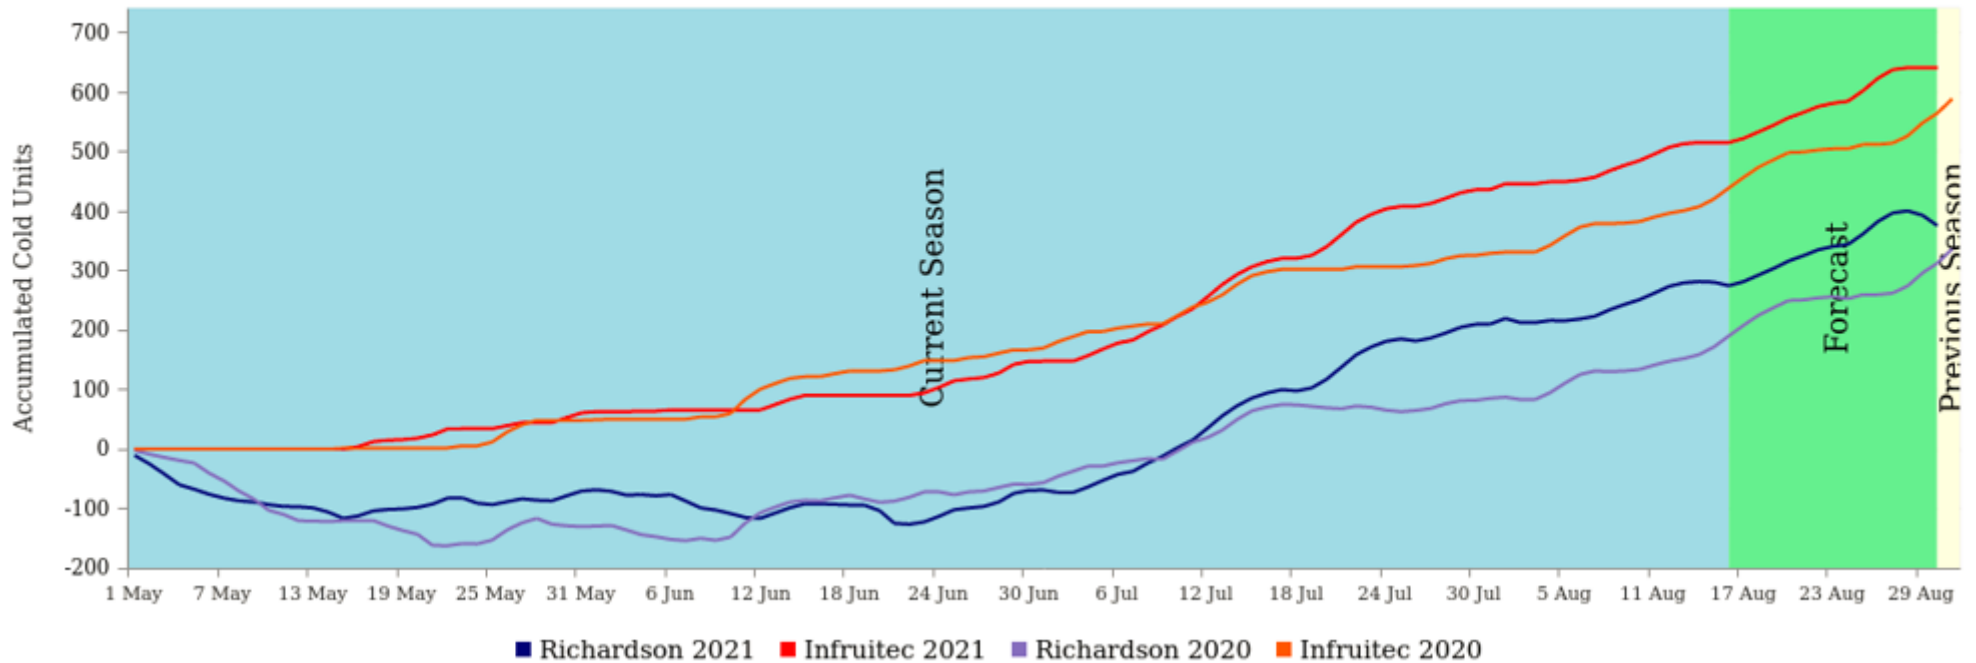

*Different station used than in previous report

Heat Units and Growing Degree Days – mid-Aug 2021 vs 2020

Area	1 - 15 AUG			1 - 15 AUG		
	GDD (2020)	GDD (2021)	GDD (20 vs 21)	HU (2020)	HU (2021)	HU (20 vs 21)
Franschhoek	43	51	↑ 8	1083	1159	↑ 77
Koue Bokkeveld*	-15	-8	↑ 31	608	622	↑ 14
Ladismith	33	23	↓ -10	1325	1008	↓ -317
Langkloof - Oos	8	19	↑ 11	865	918	↑ 53
Langkloof - Wes	-26	5	↑ 31	687	812	↑ 125
Montagu	23	9	↓ -14	1224	905	↓ -319
Nuy	27	26	↓ -1	1169	950	↓ -219
Robertson	21	17	↓ -4	1086	883	↓ -204
Simondium*	40	42	↑ 2	975	1030	↑ 55
Stellenbosch	32	39	↑ 7	1011	1013	↑ 2
Tulbagh	-	41	-	-	936	-
Waterberg	107	86	↓ -21	2430	1972	↓ -458
WBV-Noord	7	12	↑ 4	792	827	↑ 35
WBV-Suid	5	7	↑ 2	728	761	↑ 33
Wellington	28	34	↑ 5	1011	1034	↑ 23

*Different station used than in previous report

Heat Units and Growing Degree Days – Jul - mid-Aug 2021 vs 2020

Area	1 JUL - 15 AUG			1 JUL - 15 AUG		
	GDD (2020)	GDD (2021)	GDD (20 vs 21)	HU (2020)	HU (2021)	HU (20 vs 21)
Franschhoek	159	117	↓ -43	3599	2962	↓ -637
Koue Bokkeveld*	-81	-115	↓ -35	1744	1169	↓ -575
Ladismith	108	18	↓ -91	3899	3002	↓ -897
Langkloof - Oos	61	25	↓ -36	3255	2640	↓ -616
Langkloof - Wes	-48	-41	↑ 7	2530	2305	↓ -225
Montagu	87	7	↓ -80	3615	2479	↓ -1136
Nuy	105	57	↓ -48	3563	2696	↓ -868
Robertson	89	24	↓ -65	3332	2499	↓ -834
Simondium*	166	121	↓ -46	3743	2989	↓ -754
Stellenbosch	138	100	↓ -38	3558	2861	↓ -697
Tulbagh	-	103	-	-	2715	-
Waterberg	224	185	↓ -39	5561	4737	↓ -825
WBV-Noord	40	-2	↓ -42	2599	1964	↓ -635
WBV-Suid	27	-38	↓ -64	2419	1664	↓ -755
Wellington	111	84	↓ -27	3174	2779	↓ -395

*Different station than in previous report

Cold Units – Graphs – mid-Aug 2021 vs 2020

Franschhoek

La Motte: Cold units
from 2021-05-01 to 2021-08-31

Koue Bokkeveld

Weltevrede: Cold units
from 2021-05-01 to 2021-08-31