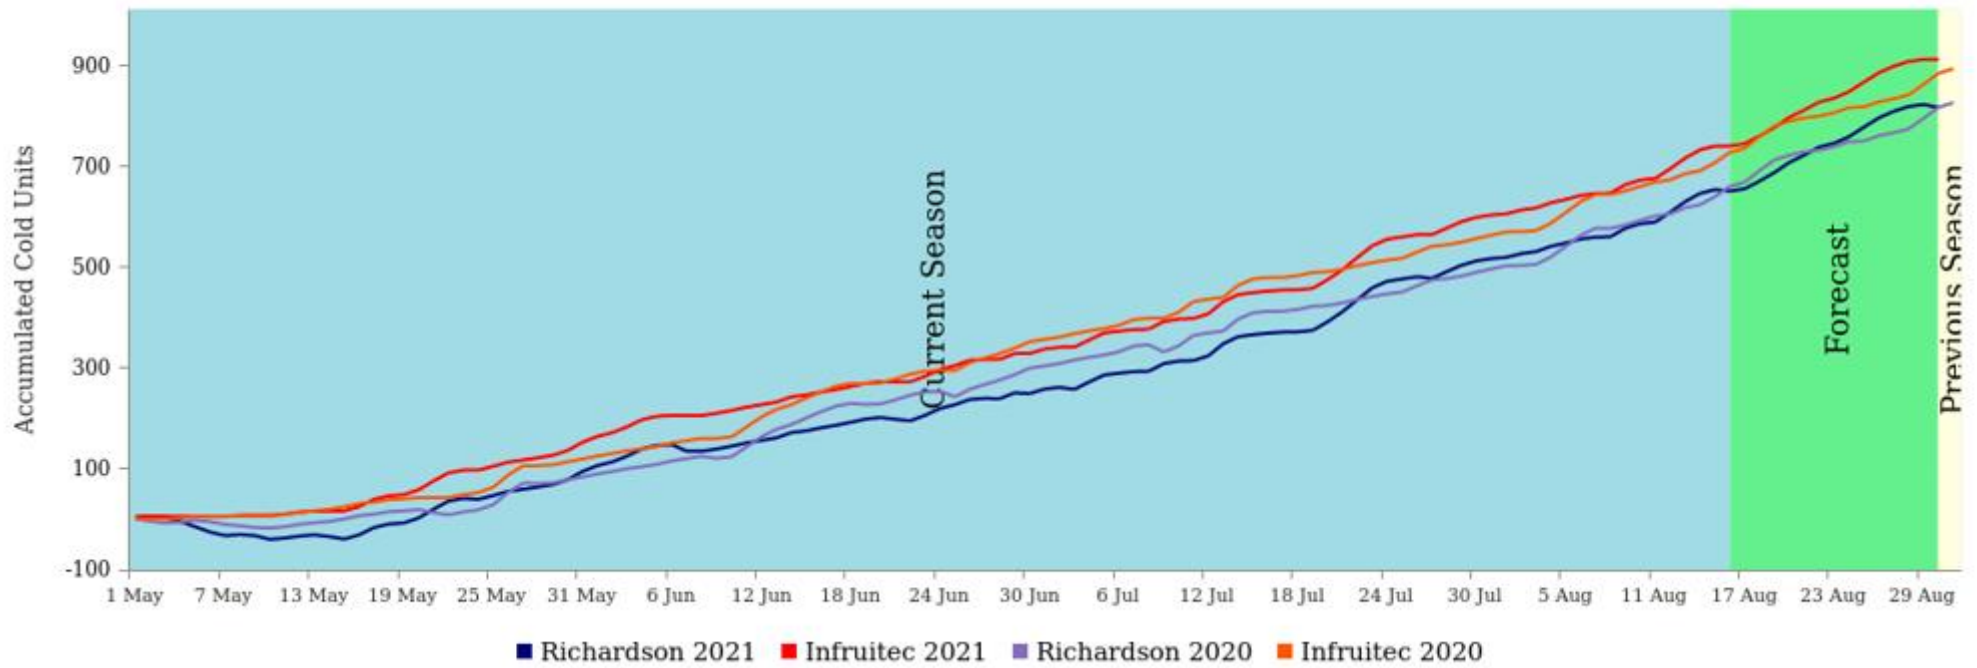

***Different station than in previous report**

Ladismith

Hoeko: Cold units

from 2021-05-01 to 2021-08-31

Langkloof-Oos

Joubertina: Cold units
from 2021-05-01 to 2021-08-31

Langkloof-Wes

Louvain: Cold units

from 2021-05-01 to 2021-08-31

Montagu

Derdeheuwel: Cold units
from 2021-05-01 to 2021-08-31

Nuy

La Motte Rivier: Cold units

from 2021-05-01 to 2021-08-31

Robertson

Goudmyn: Cold units
from 2021-05-01 to 2021-08-31