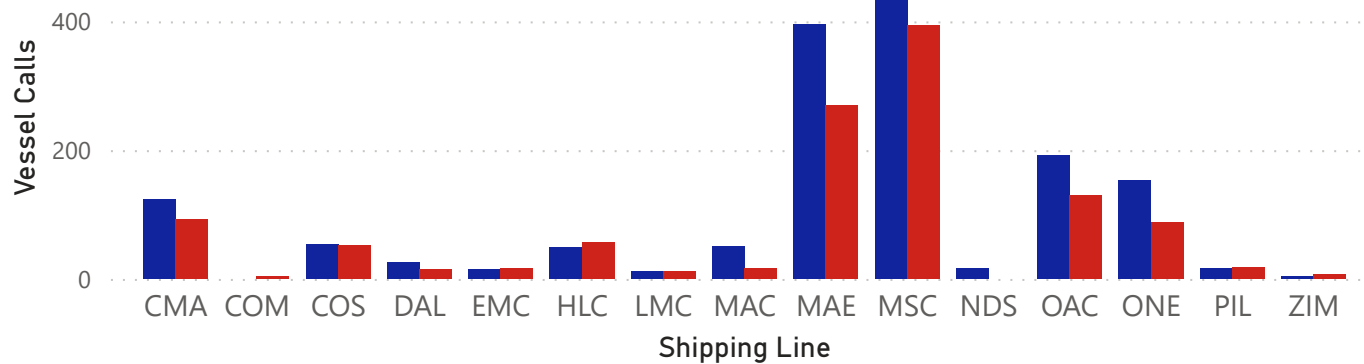

Shipping Line	Jan	Feb	Mar	Apr	May	Jun	Jul	Total
CMA	8	12	17	14	13	14	15	93
COM						1		1
COS	7	9	7	11	9	3	6	52
DAL		2	2	3	3	1	3	14
DUN			2		1			3
EMC	1	3	3	2	3	2	2	16
HLC	5	11	9	10	9	7	6	57
LMC	1	1	2	2	1	2	2	11
MAC	1	6	1	2	2	2	2	16
MAE	27	43	33	34	32	44	57	270
MSC	34	56	56	54	56	66	71	393
OAC	3	12	15	15	19	30	35	129
ONE	9	13	12	13	12	14	15	88
PIL		2	4	3	3	4	2	18
ZIM	1	1	2	1	1		1	7
Total	97	171	165	164	164	190	217	1168

TPT Data: Vessel Calls by Shipping Line - YTD

Year ● 2021 ● 2022

South African Container Shipping Line Call Report

Jul 2022

TPT Data: Vessel Calls by Terminal

Year ● 2020 ● 2021 ● 2022

All data provided is the sole property of Linernet and onward use or distribution is not permitted without approval.