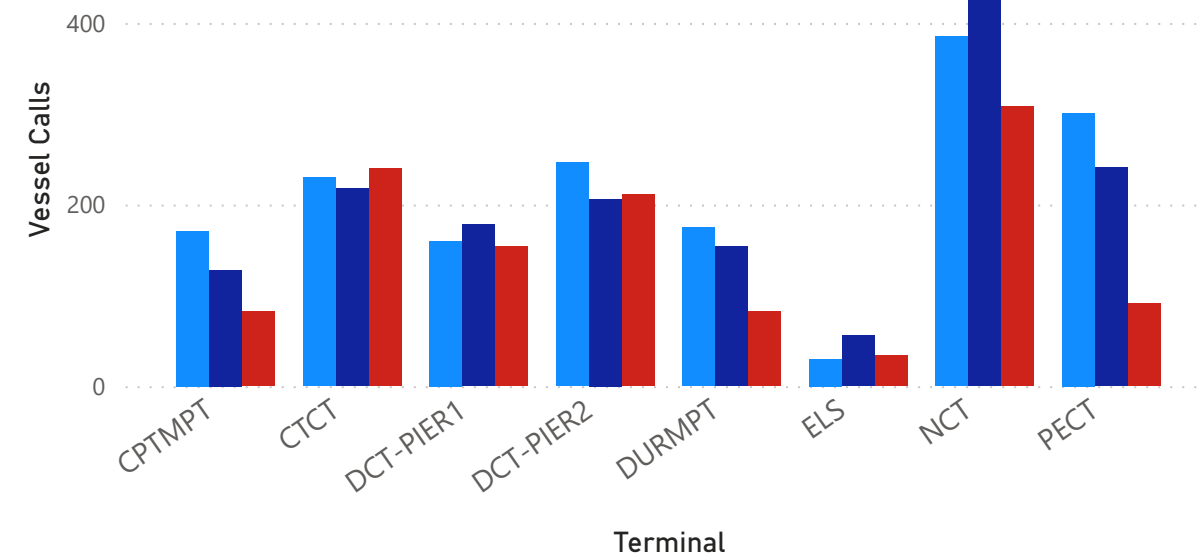

Shipping Line	Jan	Feb	Mar	Apr	May	Jun	Jul	Total
CMA	8	12	17	14	13	14	15	93
COM						1		1
COS	7	9	7	11	9	3	6	52
DAL		2	2	3	3	1	3	14
DUN			2		1			3
EMC	1	3	3	2	3	2	2	16
HLC	5	11	9	10	9	7	6	57
LMC	1	1	2	2	1	2	2	11
MAC	1	6	1	2	2	2	2	16
MAE	27	43	33	34	32	44	57	270
MSC	34	56	56	54	56	66	71	393
OAC	3	12	15	15	19	30	35	129
ONE	9	13	12	13	12	14	15	88
PIL		2	4	3	3	4	2	18
ZIM	1	1	2	1	1		1	7
Total	97	171	165	164	164	190	217	1168

TPT Data: Vessel Calls by Shipping Line - YTD

Year ● 2021 ● 2022

South African Container Shipping Line Call Report

Jul 2022

TPT Data: Vessel Calls by Terminal

Year ● 2020 ● 2021 ● 2022

All data provided is the sole property of Linernet and onward use or distribution is not permitted without approval.