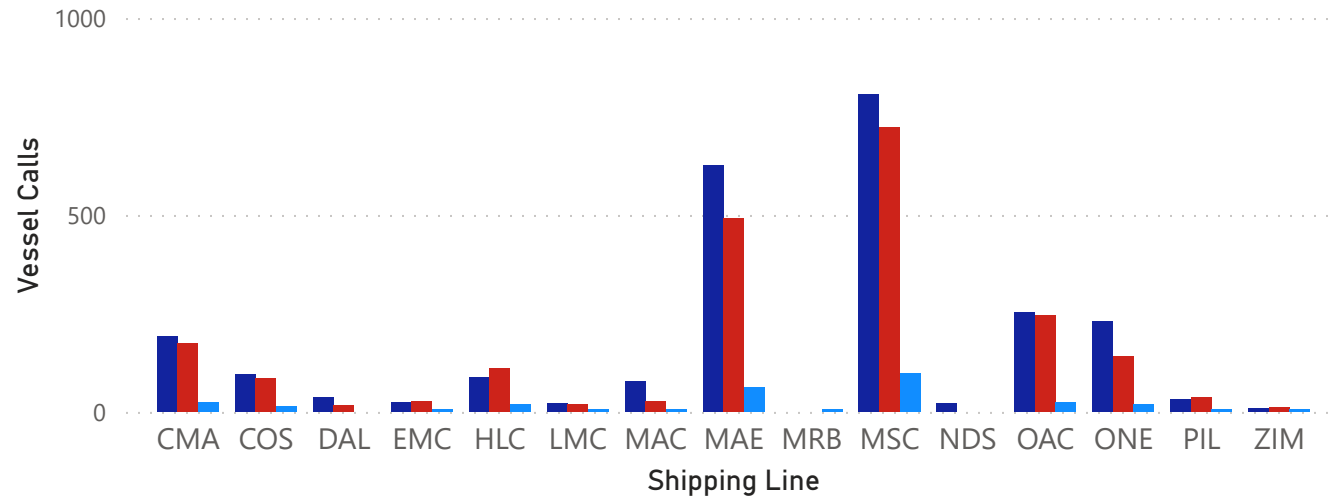

Shipping Line Jan Feb Total

Shipping Line	Jan	Feb	Total
CMA	15	10	25
COS	7	6	13
EMC	2		2
HLC	8	10	18
LMC	2	2	4
MAC	1		1
MAE	29	33	62
MRB		1	1
MSC	43	54	97
OAC	9	14	23
ONE	7	13	20
PIL	1	2	3
ZIM	2		2
Total	126	145	271

TPT Data: Vessel Calls by Shipping Line - YTD

Year ● 2021 ● 2022 ● 2023

South African
Container Shipping Line
Call Report

Feb 2023

TPT Data: Vessel Calls by Terminal

Year ● 2021 ● 2022 ● 2023

All data provided is the sole property of Linernet and onward use or distribution is not permitted without approval.