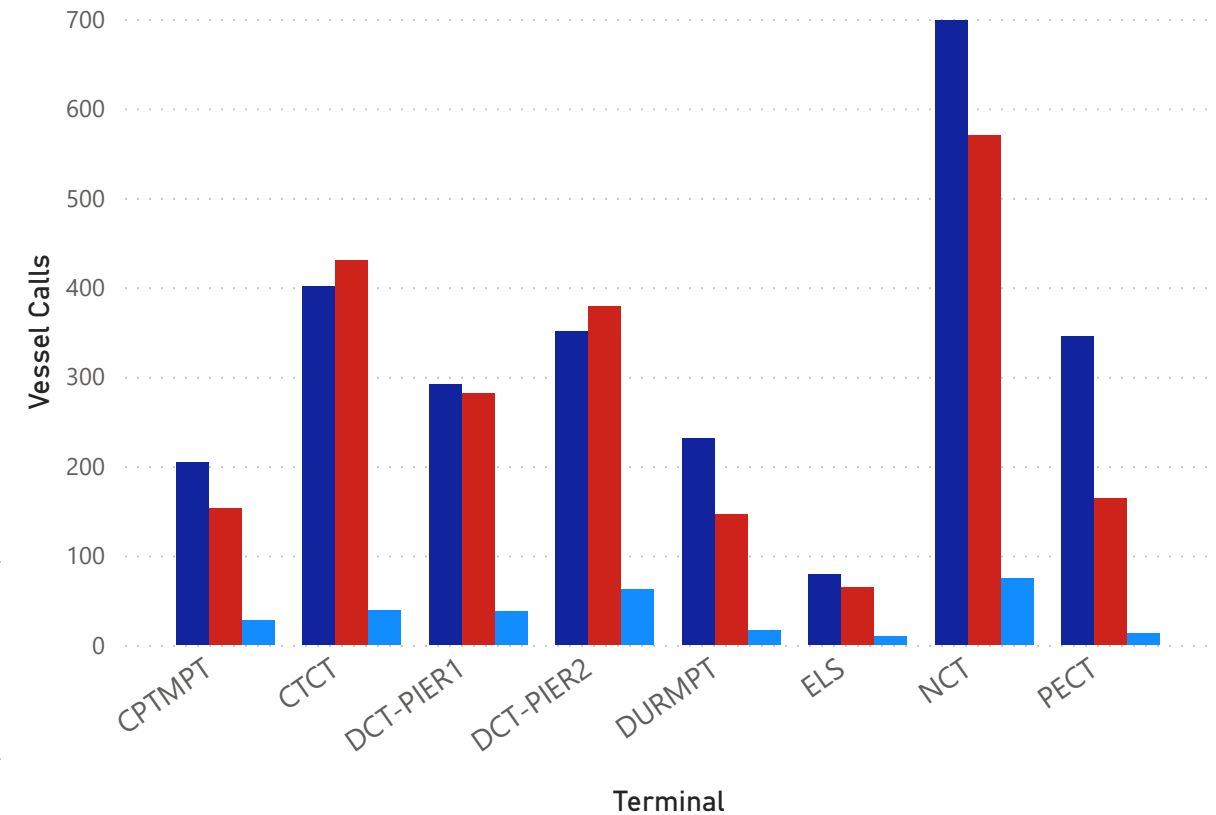

Shipping Line Jan Feb Total

Shipping Line	Jan	Feb	Total
CMA	15	10	25
COS	7	6	13
EMC	2		2
HLC	8	10	18
LMC	2	2	4
MAC	1		1
MAE	29	33	62
MRB		1	1
MSC	43	54	97
OAC	9	14	23
ONE	7	13	20
PIL	1	2	3
ZIM	2		2
Total	126	145	271

TPT Data: Vessel Calls by Shipping Line - YTD

Year ● 2021 ● 2022 ● 2023

South African
Container Shipping Line
Call Report

Feb 2023

TPT Data: Vessel Calls by Terminal

Year ● 2021 ● 2022 ● 2023

All data provided is the sole property of Linernet and onward use or distribution is not permitted without approval.